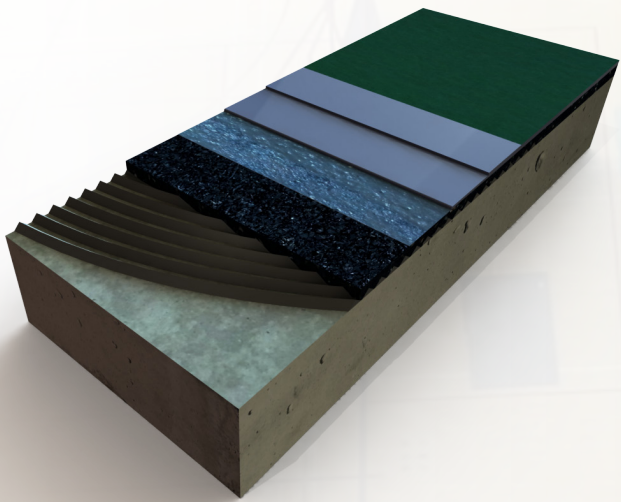

STRATA[®]
SPORT

STRATA-SPORT PLUS

Strata-Sport Plus is a padded polyurethane sports surface designed to provide years of quality performance. Using the latest technology in polymeric science, the product offers outstanding wear resistance and color stability, to go along with excellent athletic characteristics, including **great shock absorption**, **optimal friction characteristics**, and **outstanding ball bounce**. Strata-Sport Plus is tough enough to withstand daily use and can last the life of your facility with proper maintenance; yet is also gentle enough to provide critical biomechanical qualities to **increase safety and comfort** for athletes.

Pad Thicknesses

Strata-Sport Plus' resilient base mat underlayment is available in thicknesses from 4mm to 9mm, allowing the specifier to choose the most appropriate level of performance based on intended use and budget.

STRATA-SPORT[®] FLOORING SYSTEMS STANDARD TOPCOAT COLOR SELECTION

Red

Sand Beige

Light Blue

Medium Blue

Dark Blue

Light Grey

Medium Grey

Dark Grey

Green

STRATA-SPORT[®] FLOORING SYSTEMS LINE PAINT COLOR SELECTION

Green

Red Orange

Blue

Yellow

Red